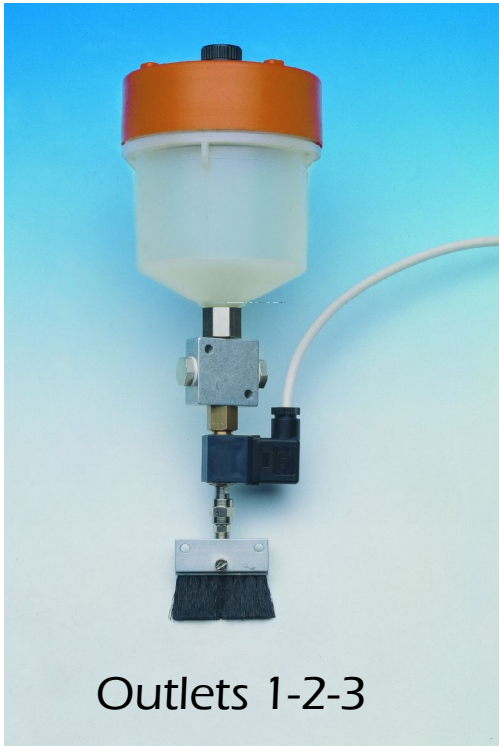

Electric Pump Oiler

Outlets 1-2-3

**Outlets voor 1-6 lubrication
Points for moderate
consumption.
7 container sizes from 100 ml to
9000 ml.
Electrical connection 230V . 50
Hz**

The pump oilers are supplied as assembly unit
With pump and oil tank ready to be installed.

Outlets 1-2

Outlets 1-2-3-4-5-6