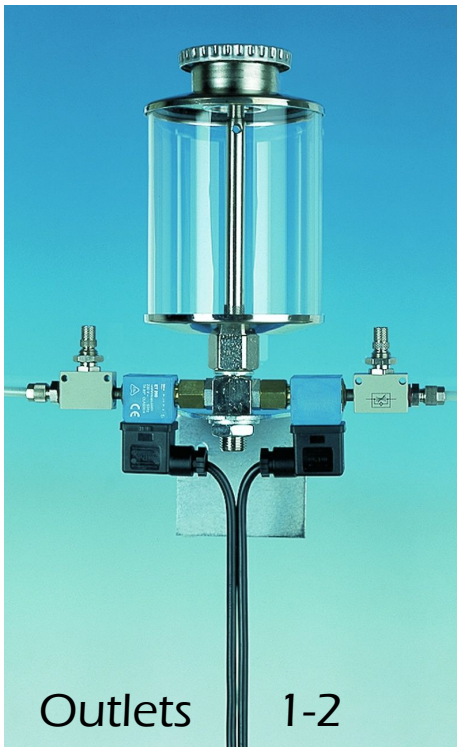

Electric Pump Oiler

Outlets 1-2-3

**Outlets voor 1-6 lubrication
Points for moderate
consumption.
7 container sizes from 100 ml to
9000 ml.
Electrical connection 230V . 50
Hz**

The pump oilers are supplied as assembly unit
With pump and oil tank ready to be installed.

Outlets 1-2

Outlets 1-2-3-4-5-6